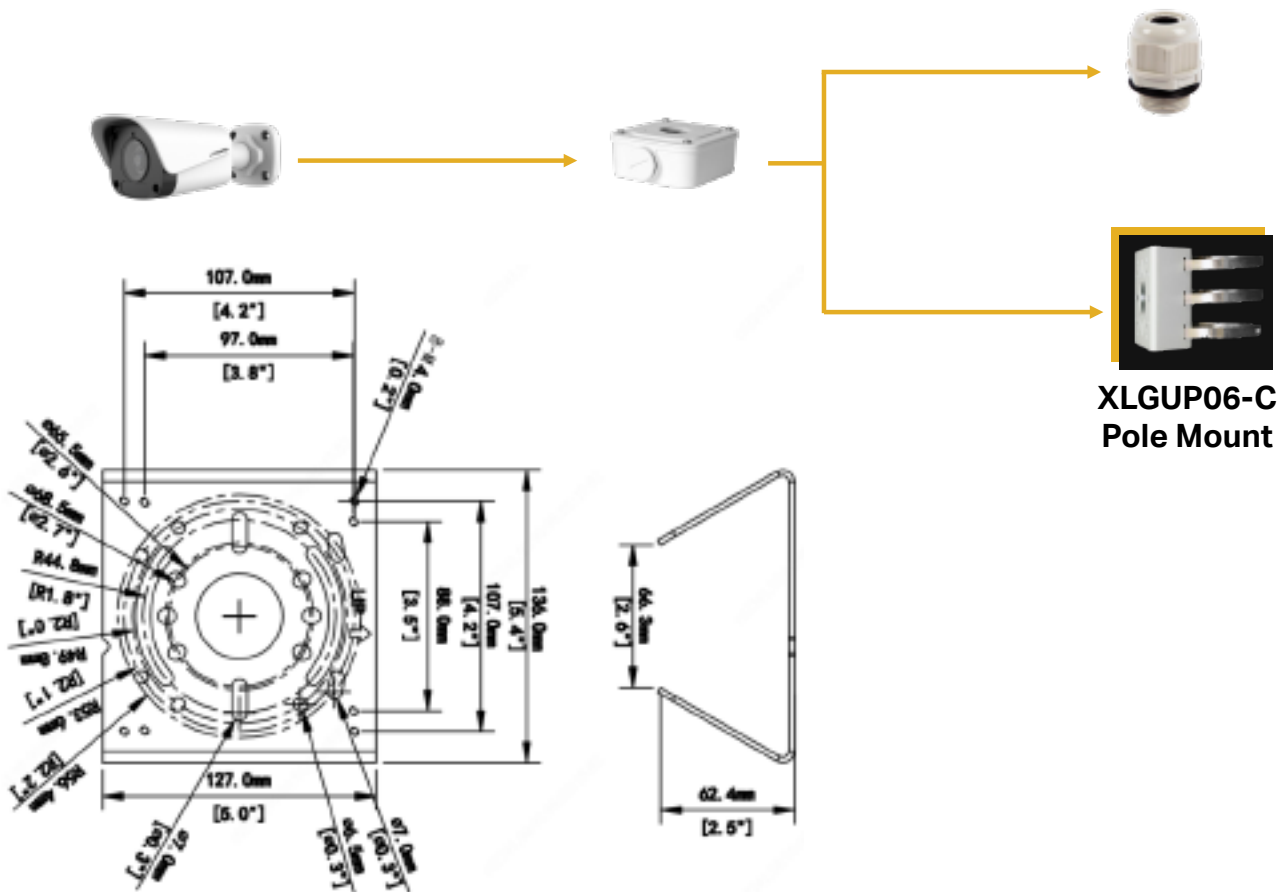

Bracket	
Application	Outdoor, pole or rail installation
Dimensions	99 x 90 x 38mm
Weight	0.2kg
Material	Aluminum & Stainless steel
Diameter	67 x 127mm

Used for:

**INLGB05IRWA; INLGB05IRWF; INLGB04KIRWF; INLGB04KIRWA;
INLGDO2IRWF; INLGDO4IRWF; INLGTO2IRWF; INLGTO4IRWF(B);
INLGB02IRWF; INLGB04IRWF; INLGB04IRA; INLGB04KADIRWF;
INLGB05ADIRWF; INLGDO5ADPTZ; INLGW44B1KN1T (WiFi Cameras)**

**XLGUP06-C
Pole Mount**

*Design and specifications are subjects to change without notice.